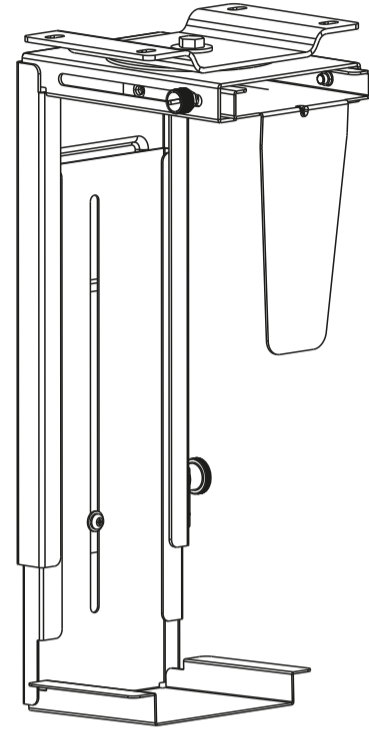

Before you assemble the mount, please read the whole instruction manual.

WARNING: When using this holder with items heavier than the rated load damages or serious injuries may result.

- Holders should be assembled according to the instruction manual.
- Please only use proper tools for installation. The installation should be carried out by qualified personal only.
- Please only use the screws and parts being part of the delivery content and do not tighten the screws to much to avoid damages.
- This product contains small parts that could present a choking hazard. Please keep out of reach of children.
- This product is only to be used indoor. Outdoor usage may result in damages and injuries.

IMPORTANT: Before assembling, please compare all components with the delivery content list. When any parts are missing or damaged, please contact us under kontakt@ergolutions.de.

MAINTANANCE: Please regularly check all screws and clamps for safety and stability (best within a 3 month time frame).

ERGOLUTIONS GmbH, Kalver Str. 20, 58515 Lüdenscheid

ergo:olutions®

INSTALLATIONSANLEITUNG

Desktop PC Halter | Desktop PC Holder

Artikelnummer / Item number 20002